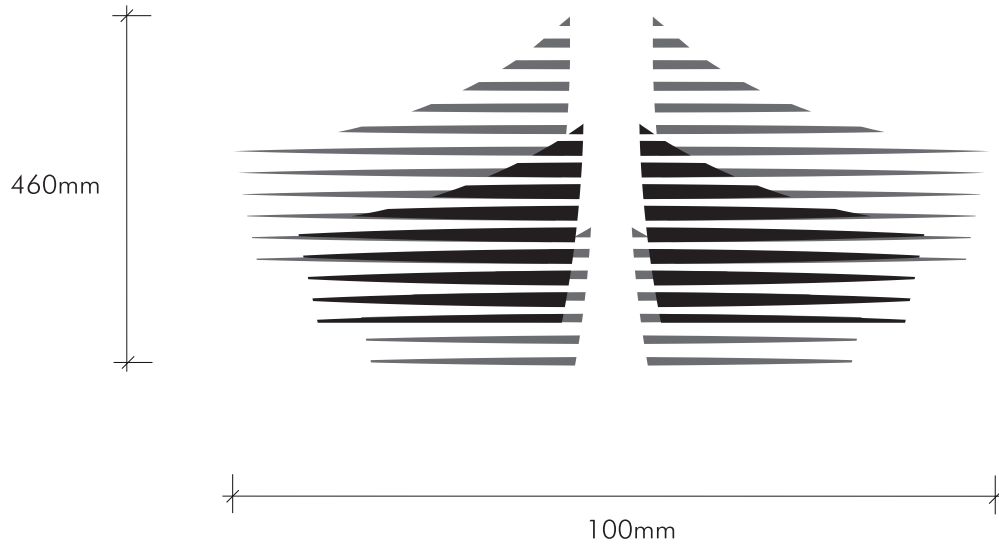

G U E I R E N
CULTURAL CENTER

GUIREN CULTURAL CENTER

Logo Scale _____

80%

40%

60%

20%

GUIREN CULTURAL CENTER
Color application _____